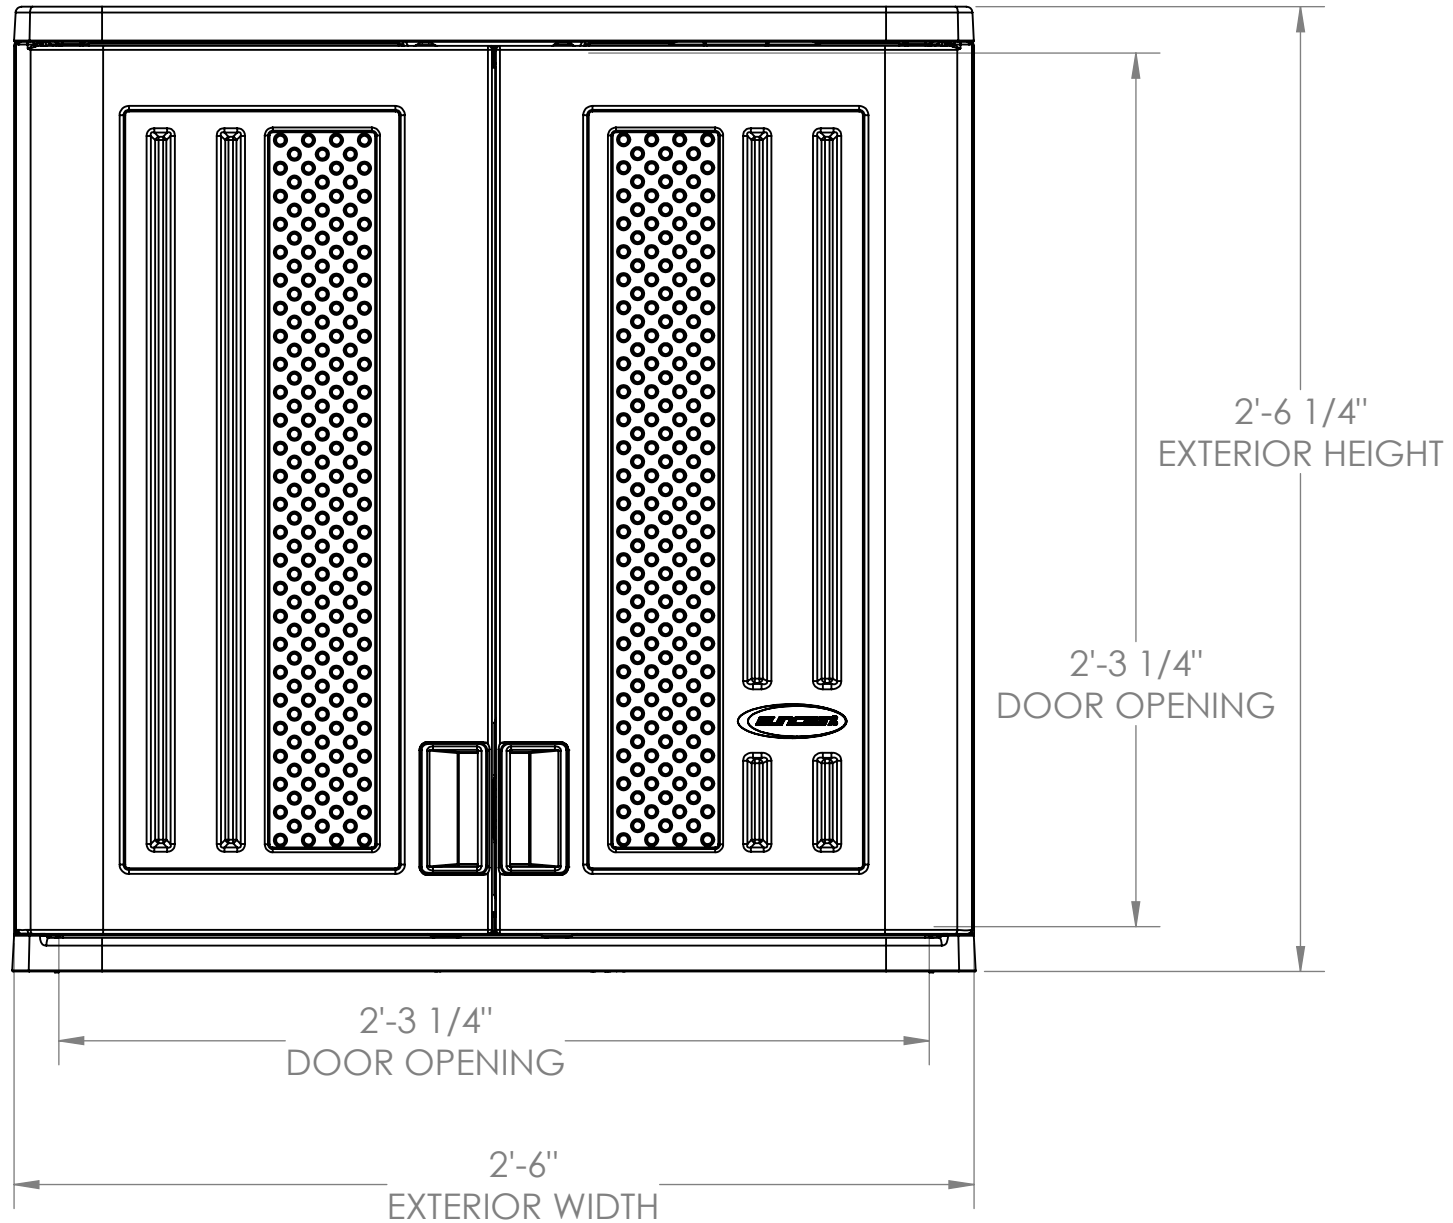

BMC3000
FRONT VIEW

TOTAL VOLUME

INTERIOR 4.23 cu. ft.
EXTERIOR 6.30 cu. ft.

SQUARE FOOTAGE

INTERIOR 1.85 sq. ft.
EXTERIOR 2.5 sq. ft.

BMC3000
SIDE VIEW

BMC3000
TOP VIEW

BMC3000
SIDE SECTION VIEW