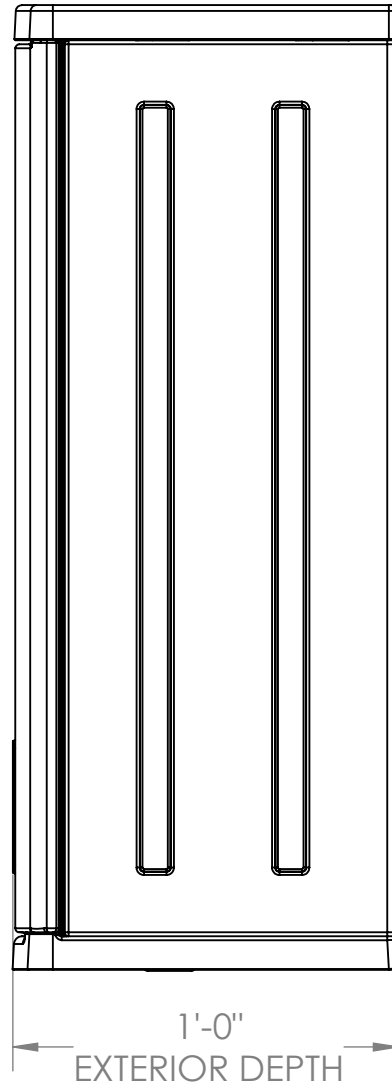

BMC3000
FRONT VIEW

TOTAL VOLUME

INTERIOR 4.23 cu. ft.
EXTERIOR 6.30 cu. ft.

SQUARE FOOTAGE

INTERIOR 1.85 sq. ft.
EXTERIOR 2.5 sq. ft.

BMC3000
SIDE VIEW

BMC3000
TOP VIEW

BMC3000
SIDE SECTION VIEW