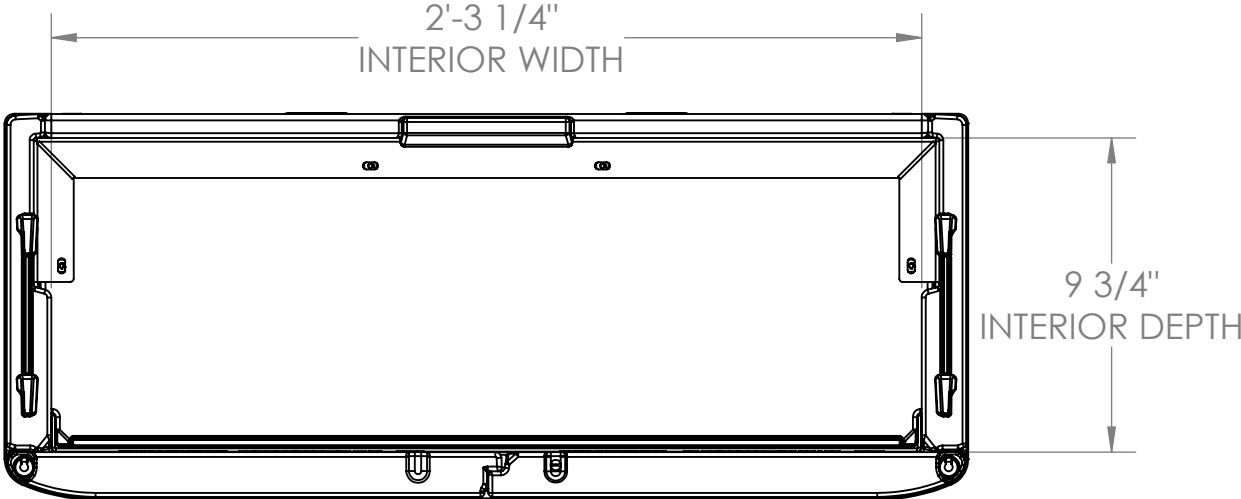

BMC3000
FRONT VIEW

TOTAL VOLUME

INTERIOR 4.23 cu. ft.
EXTERIOR 6.30 cu. ft.

SQUARE FOOTAGE

INTERIOR 1.85 sq. ft.
EXTERIOR 2.5 sq. ft.

BMC3000
SIDE VIEW

BMC3000
TOP VIEW

BMC3000
SIDE SECTION VIEW