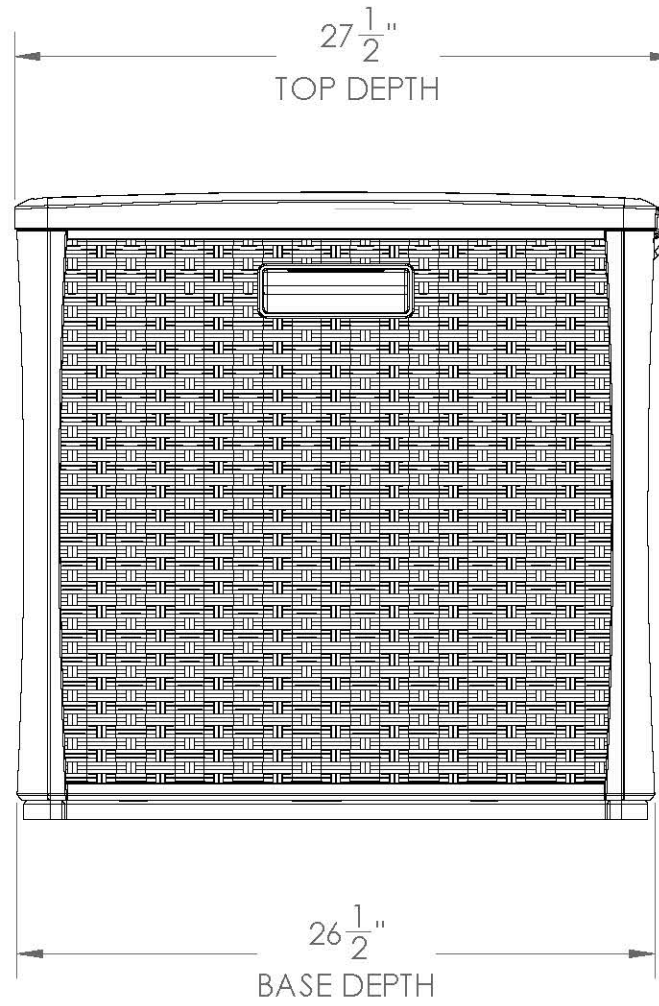

BMDB60
FRONT VIEW

VOLUME: 8 CU. FT.
60 GAL.

BMDB60
SIDE VIEW

BMDB60
TOP VIEW

BMDB13400
INTERIOR SIDE VIEW

SECTION H-H
SCALE 1 : 8