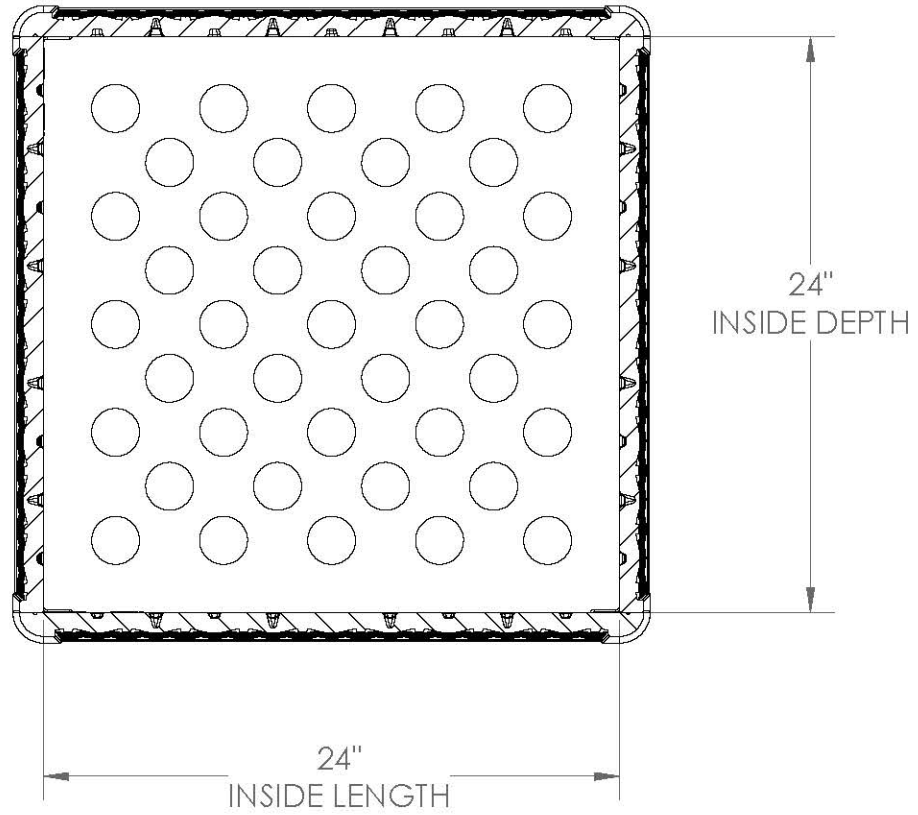

BMDB60
FRONT VIEW

VOLUME: 8 CU. FT.
60 GAL.

BMDB60
SIDE VIEW

BMDB60
TOP VIEW

BMDB13400
INTERIOR SIDE VIEW

SECTION H-H
SCALE 1 : 8