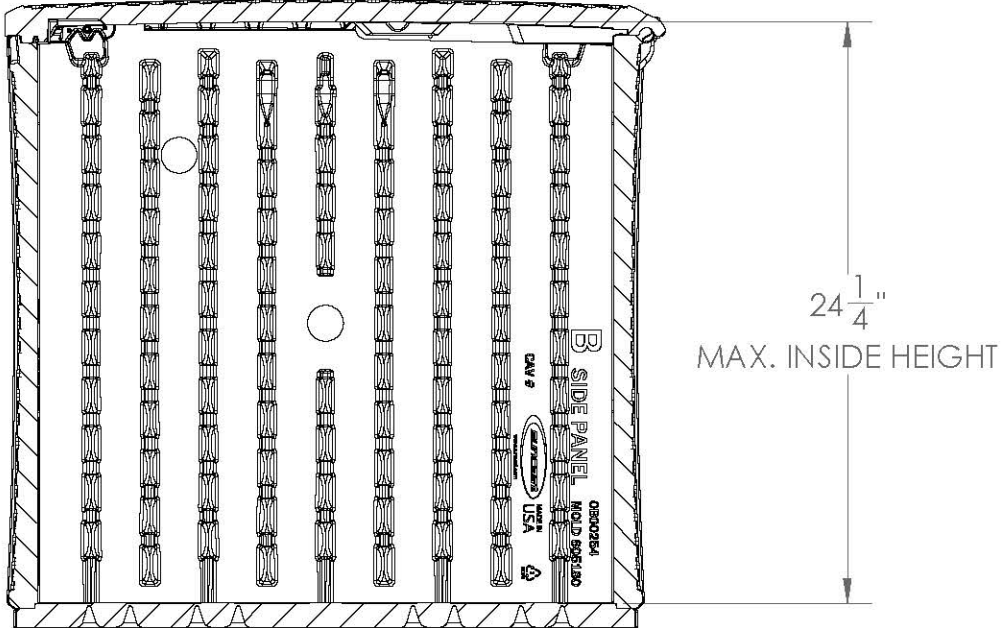

BMDB60
FRONT VIEW

VOLUME: 8 CU. FT.
60 GAL.

BMDB60
SIDE VIEW

BMDB60
TOP VIEW

BMDB13400
INTERIOR SIDE VIEW

SECTION H-H
SCALE 1 : 8