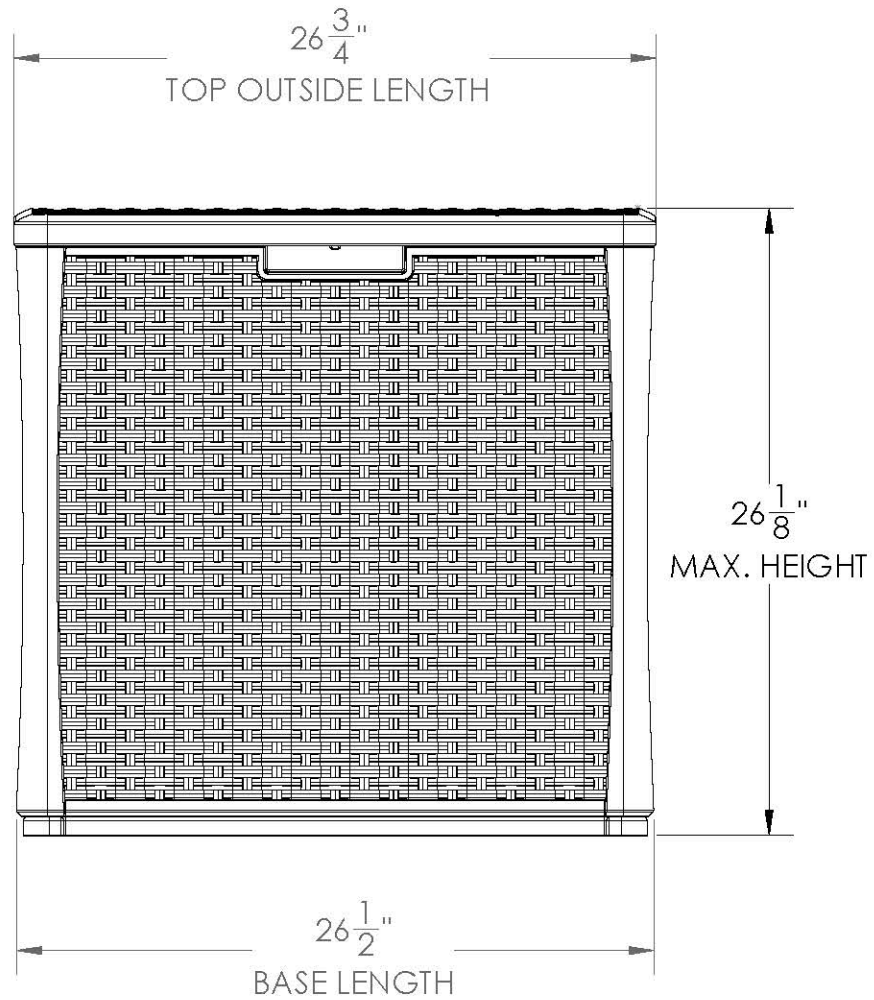

BMDB60
FRONT VIEW

VOLUME: 8 CU. FT.
60 GAL.

BMDB60
SIDE VIEW

BMDB60
TOP VIEW

BMDB13400
INTERIOR SIDE VIEW

SECTION H-H
SCALE 1 : 8