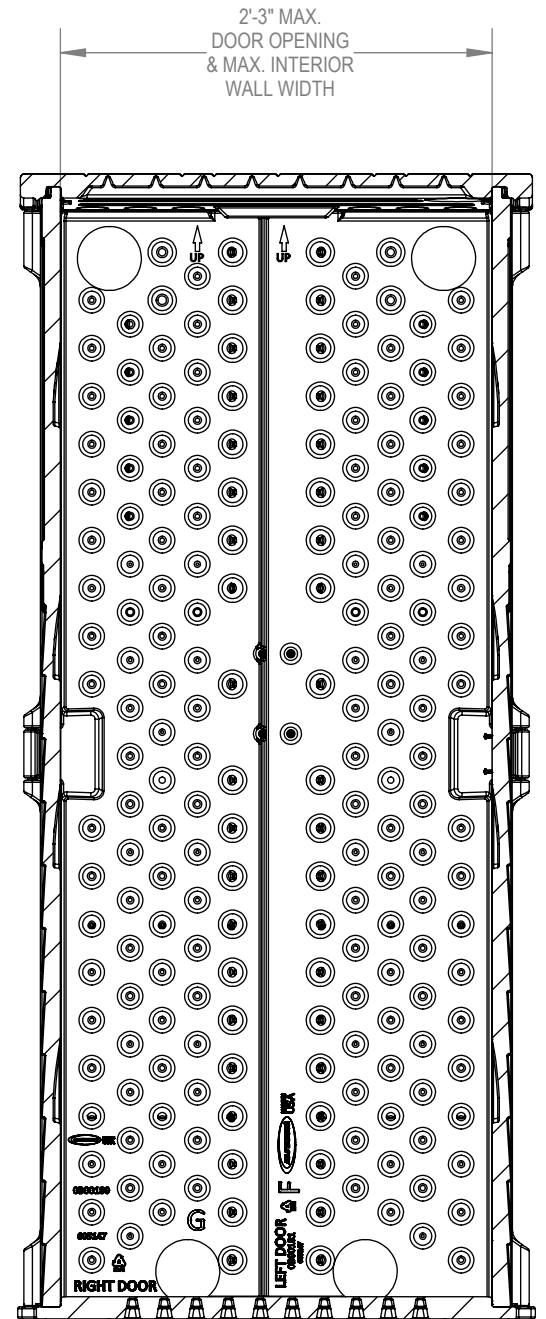

BMS1250
Front View

Interior: 3.8 sq. ft
22 cu. ft.

Exterior: 28 cu ft.

BMS1250 Side View

BMS1250 Sect. View

5'-7 1/2" MIN.
INTERIOR
HEIGHT

SECTION A-A
SCALE 1 : 12

SECTION B-B
SCALE 1 : 12