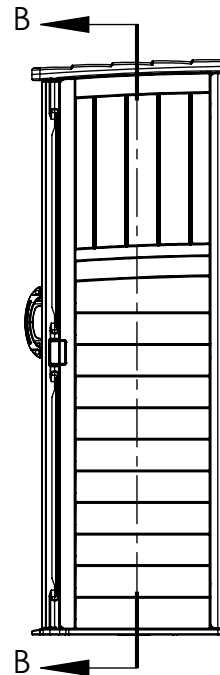

BMS1250
Front View

Interior: 3.8 sq. ft
22 cu. ft.

Exterior: 28 cu ft.

BMS1250 Side View

BMS1250 Sect. View

5'-7 1/2" MIN.
INTERIOR
HEIGHT

SECTION A-A
SCALE 1 : 12

SECTION B-B
SCALE 1 : 12