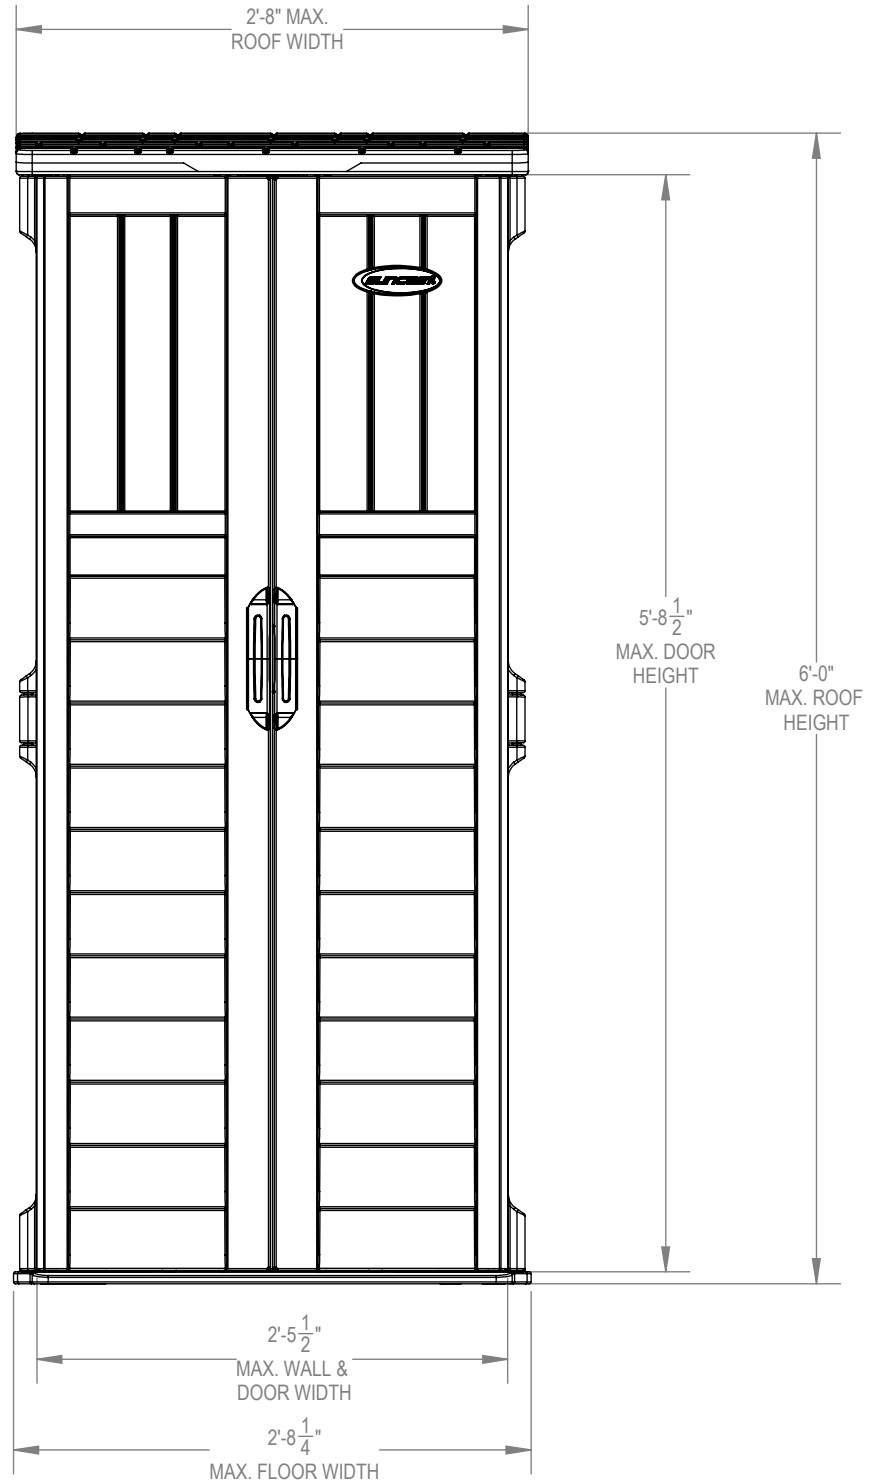

BMS1250
Front View

Interior: 3.8 sq. ft
22 cu. ft.

Exterior: 28 cu ft.

BMS1250 Side View

BMS1250 Sect. View

5'-7 1/2" MIN.
INTERIOR
HEIGHT

SECTION A-A
SCALE 1 : 12

SECTION B-B
SCALE 1 : 12