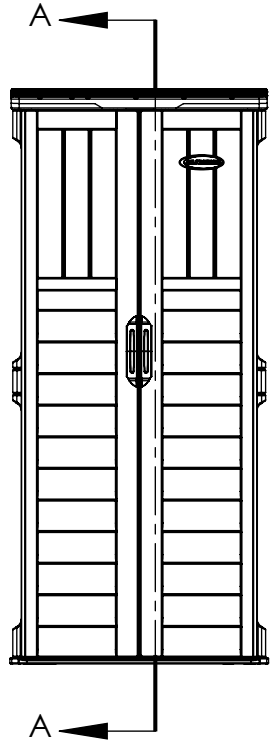

BMS1250
Front View

Interior: 3.8 sq. ft
22 cu. ft.

Exterior: 28 cu ft.

BMS1250 Side View

BMS1250 Sect. View

5'-7 1/2" MIN.
INTERIOR
HEIGHT

SECTION A-A
SCALE 1 : 12

SECTION B-B
SCALE 1 : 12