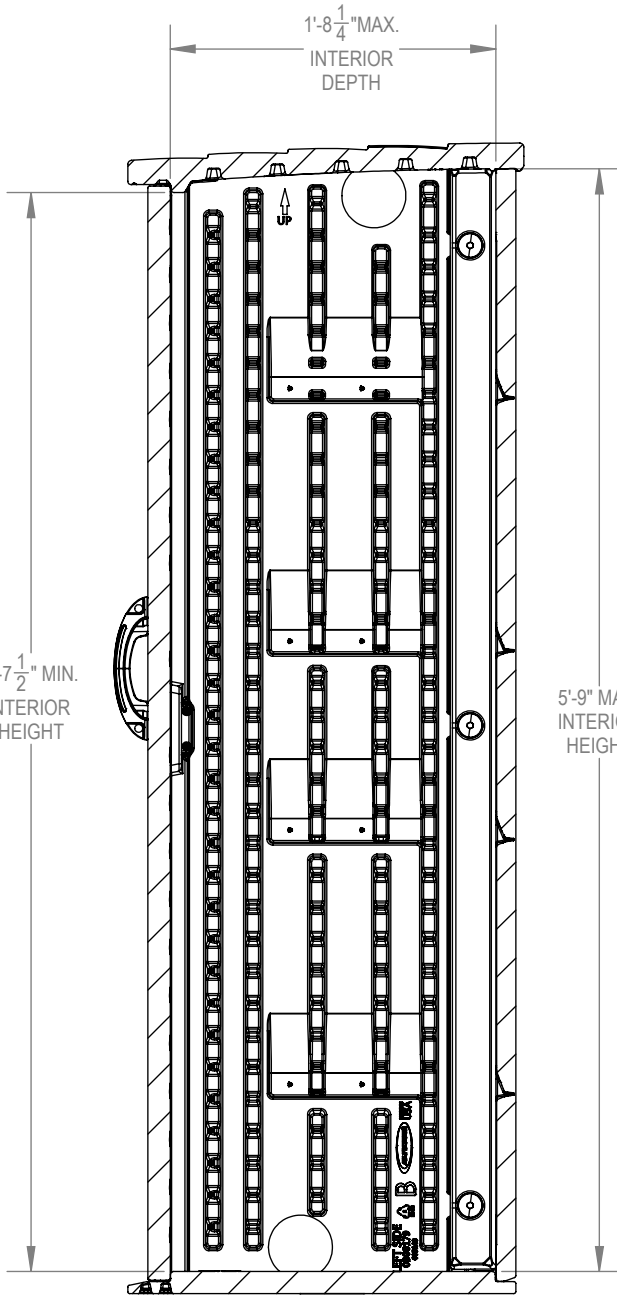

BMS1250
Front View

Interior: 3.8 sq. ft
22 cu. ft.

Exterior: 28 cu ft.

BMS1250 Side View

BMS1250 Sect. View

5'-7 1/2" MIN.
INTERIOR
HEIGHT

SECTION A-A
SCALE 1 : 12

SECTION B-B
SCALE 1 : 12