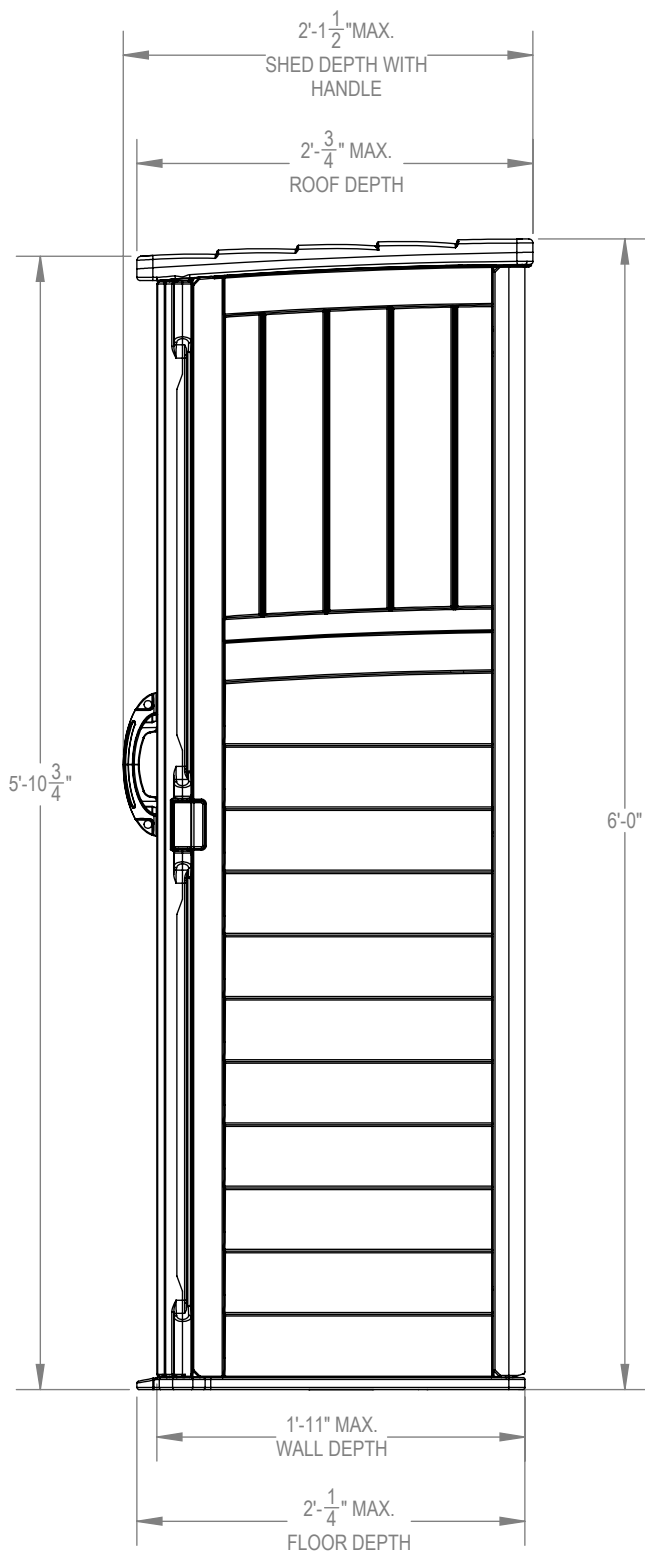

BMS1250
Front View

Interior: 3.8 sq. ft
22 cu. ft.

Exterior: 28 cu ft.

BMS1250 Side View

BMS1250 Sect. View

5'-7 1/2" MIN.
INTERIOR
HEIGHT

SECTION A-A
SCALE 1 : 12

SECTION B-B
SCALE 1 : 12