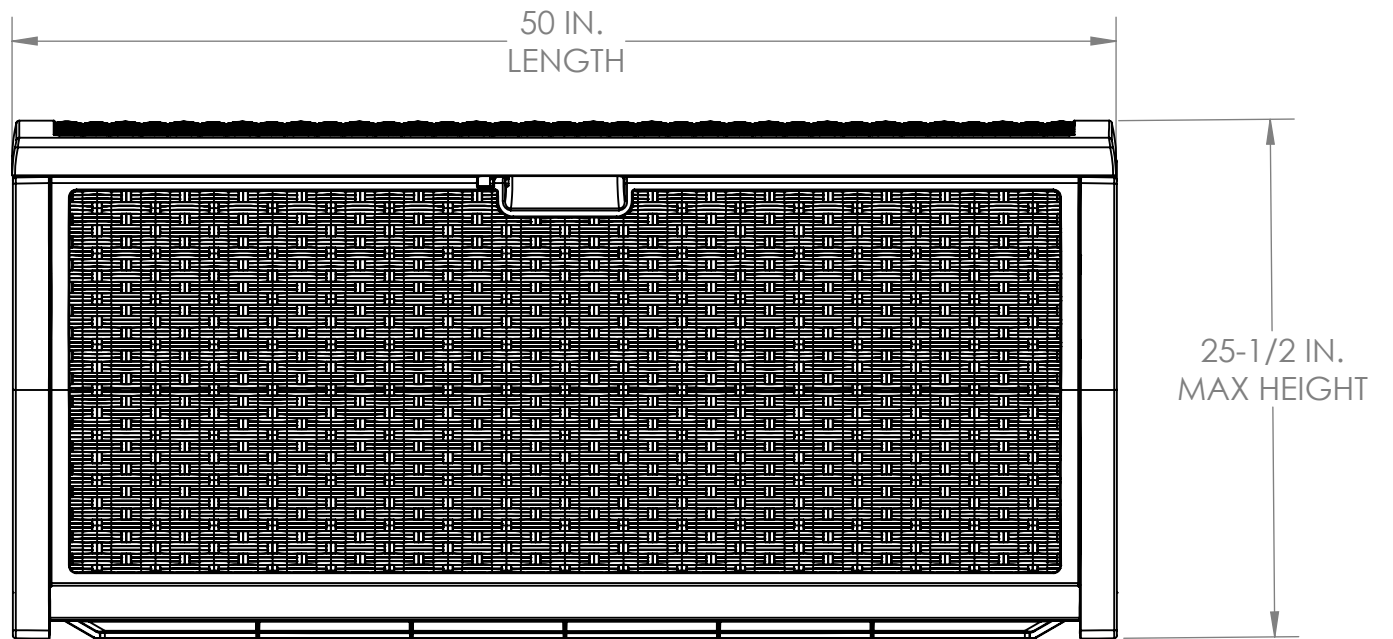

DBW9200
FRONT VIEW

VOLUME: 13.6 CU. FT.
99 GAL.

DBW9200
SIDE VIEW

DBW9200
TOP VIEW

DBW9200
INTERIOR SIDE VIEW