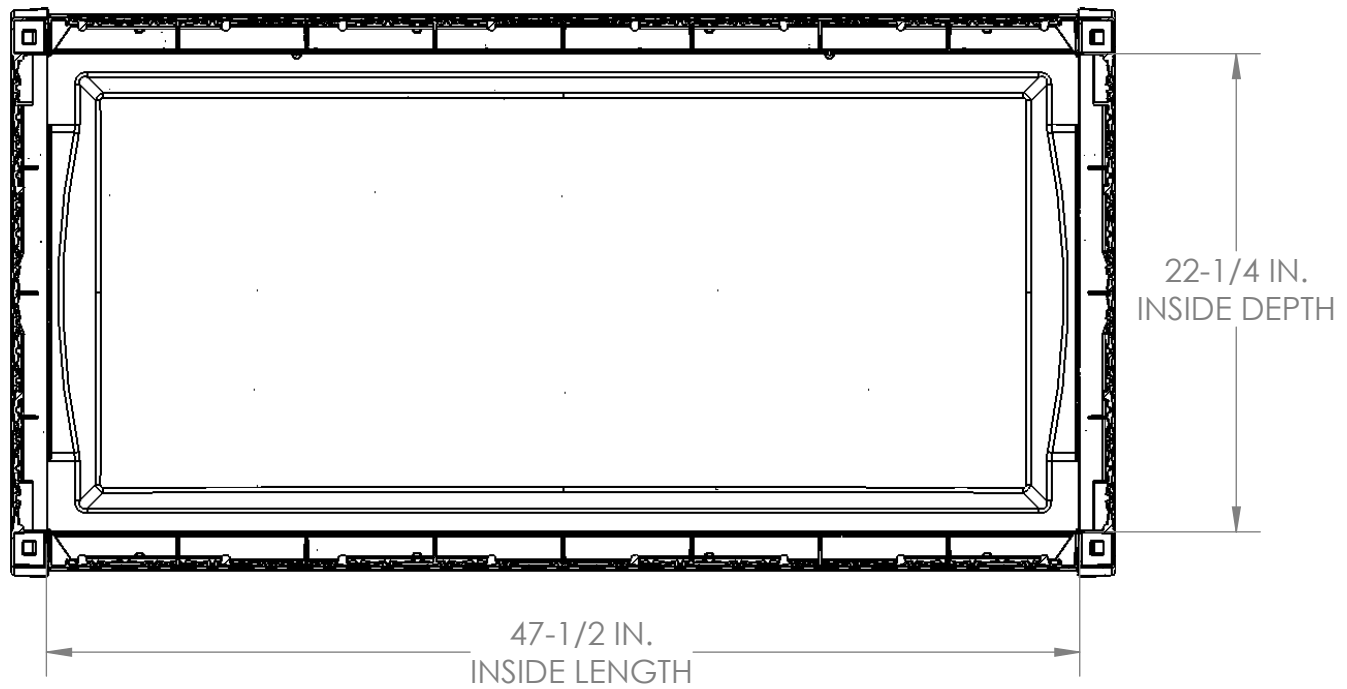

DBW9200
FRONT VIEW

VOLUME: 13.6 CU. FT.
99 GAL.

DBW9200
SIDE VIEW

DBW9200
TOP VIEW

DBW9200
INTERIOR SIDE VIEW