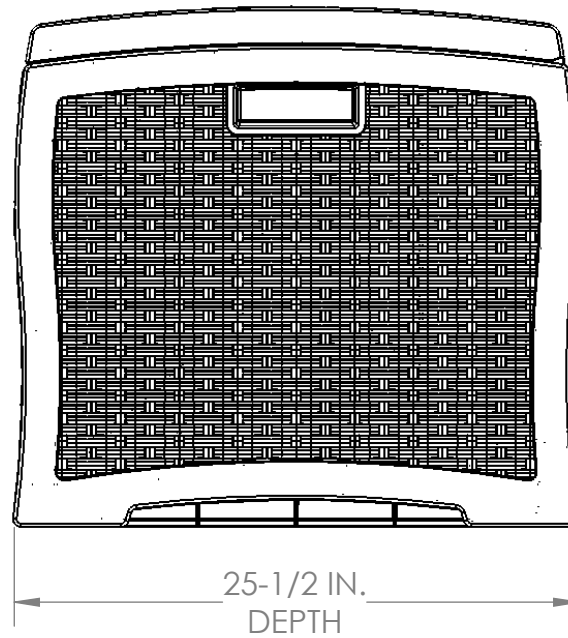

DBW9200
FRONT VIEW

VOLUME: 13.6 CU. FT.
99 GAL.

DBW9200
SIDE VIEW

DBW9200
TOP VIEW

DBW9200
INTERIOR SIDE VIEW