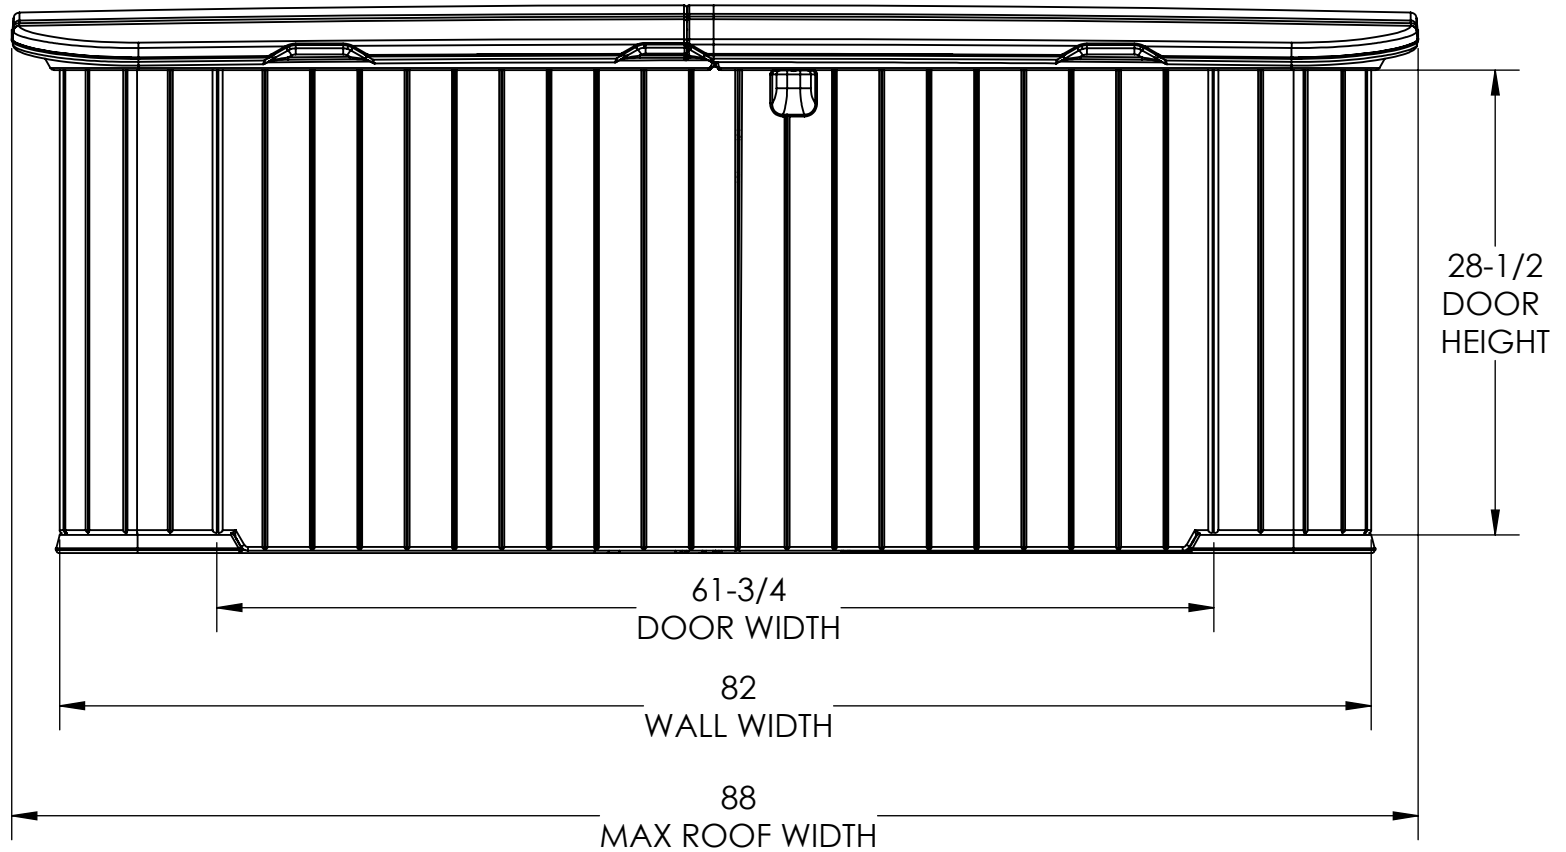

**BMS17500
FRONT VIEW**

**Interior: 14 sq. ft.
36 cu. ft.**

Exterior: 62 cu. ft.

BMS17500
SIDE VIEW

BMS17500
TOP VIEW

BMS17500
INTERIOR SIDE VIEW