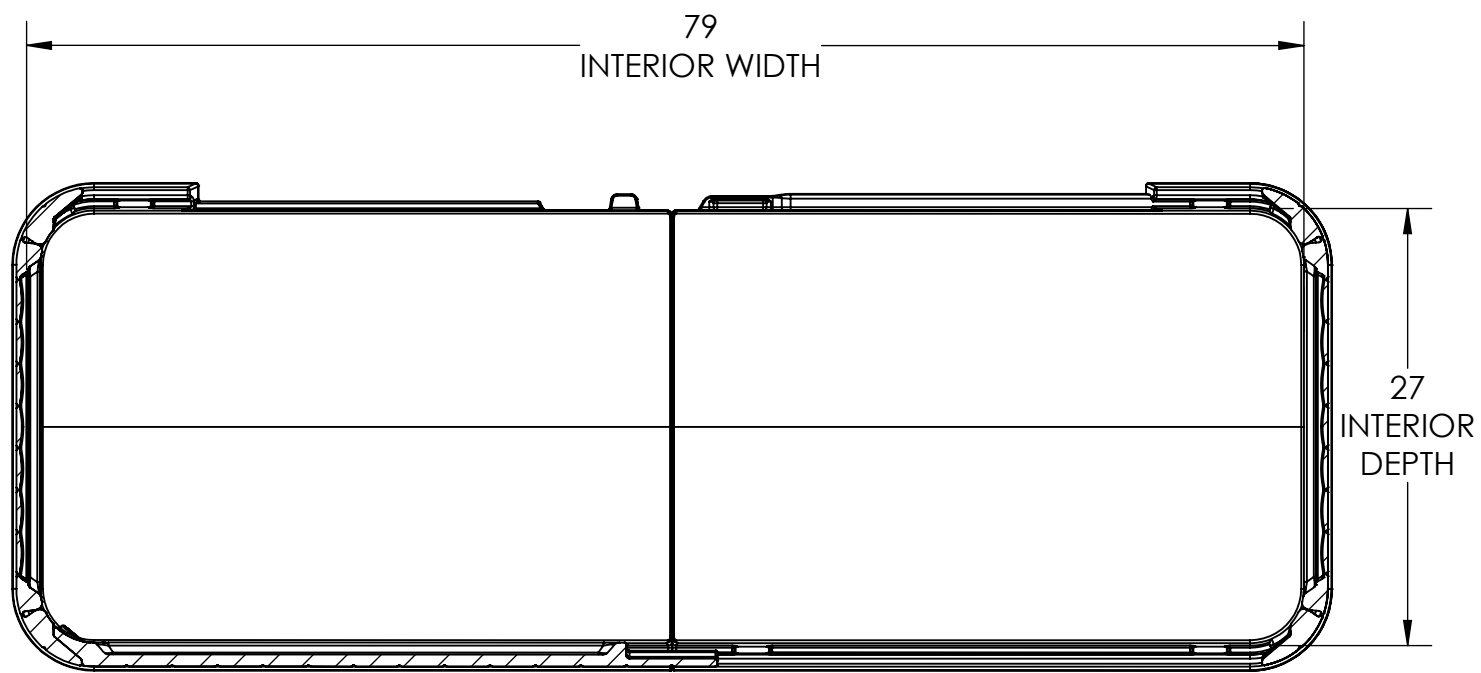

**BMS17500
FRONT VIEW**

**Interior: 14 sq. ft.
36 cu. ft.**

Exterior: 62 cu. ft.

BMS17500
SIDE VIEW

BMS17500
TOP VIEW

BMS17500
INTERIOR SIDE VIEW