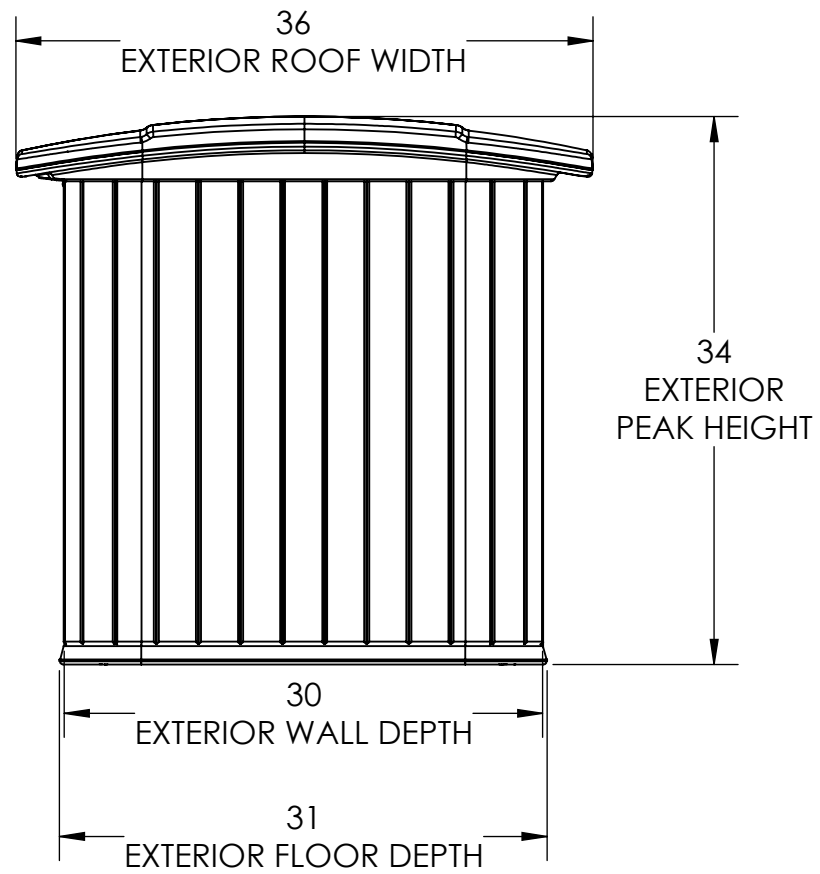

**BMS17500
FRONT VIEW**

**Interior: 14 sq. ft.
36 cu. ft.**

Exterior: 62 cu. ft.

BMS17500
SIDE VIEW

BMS17500
TOP VIEW

BMS17500
INTERIOR SIDE VIEW